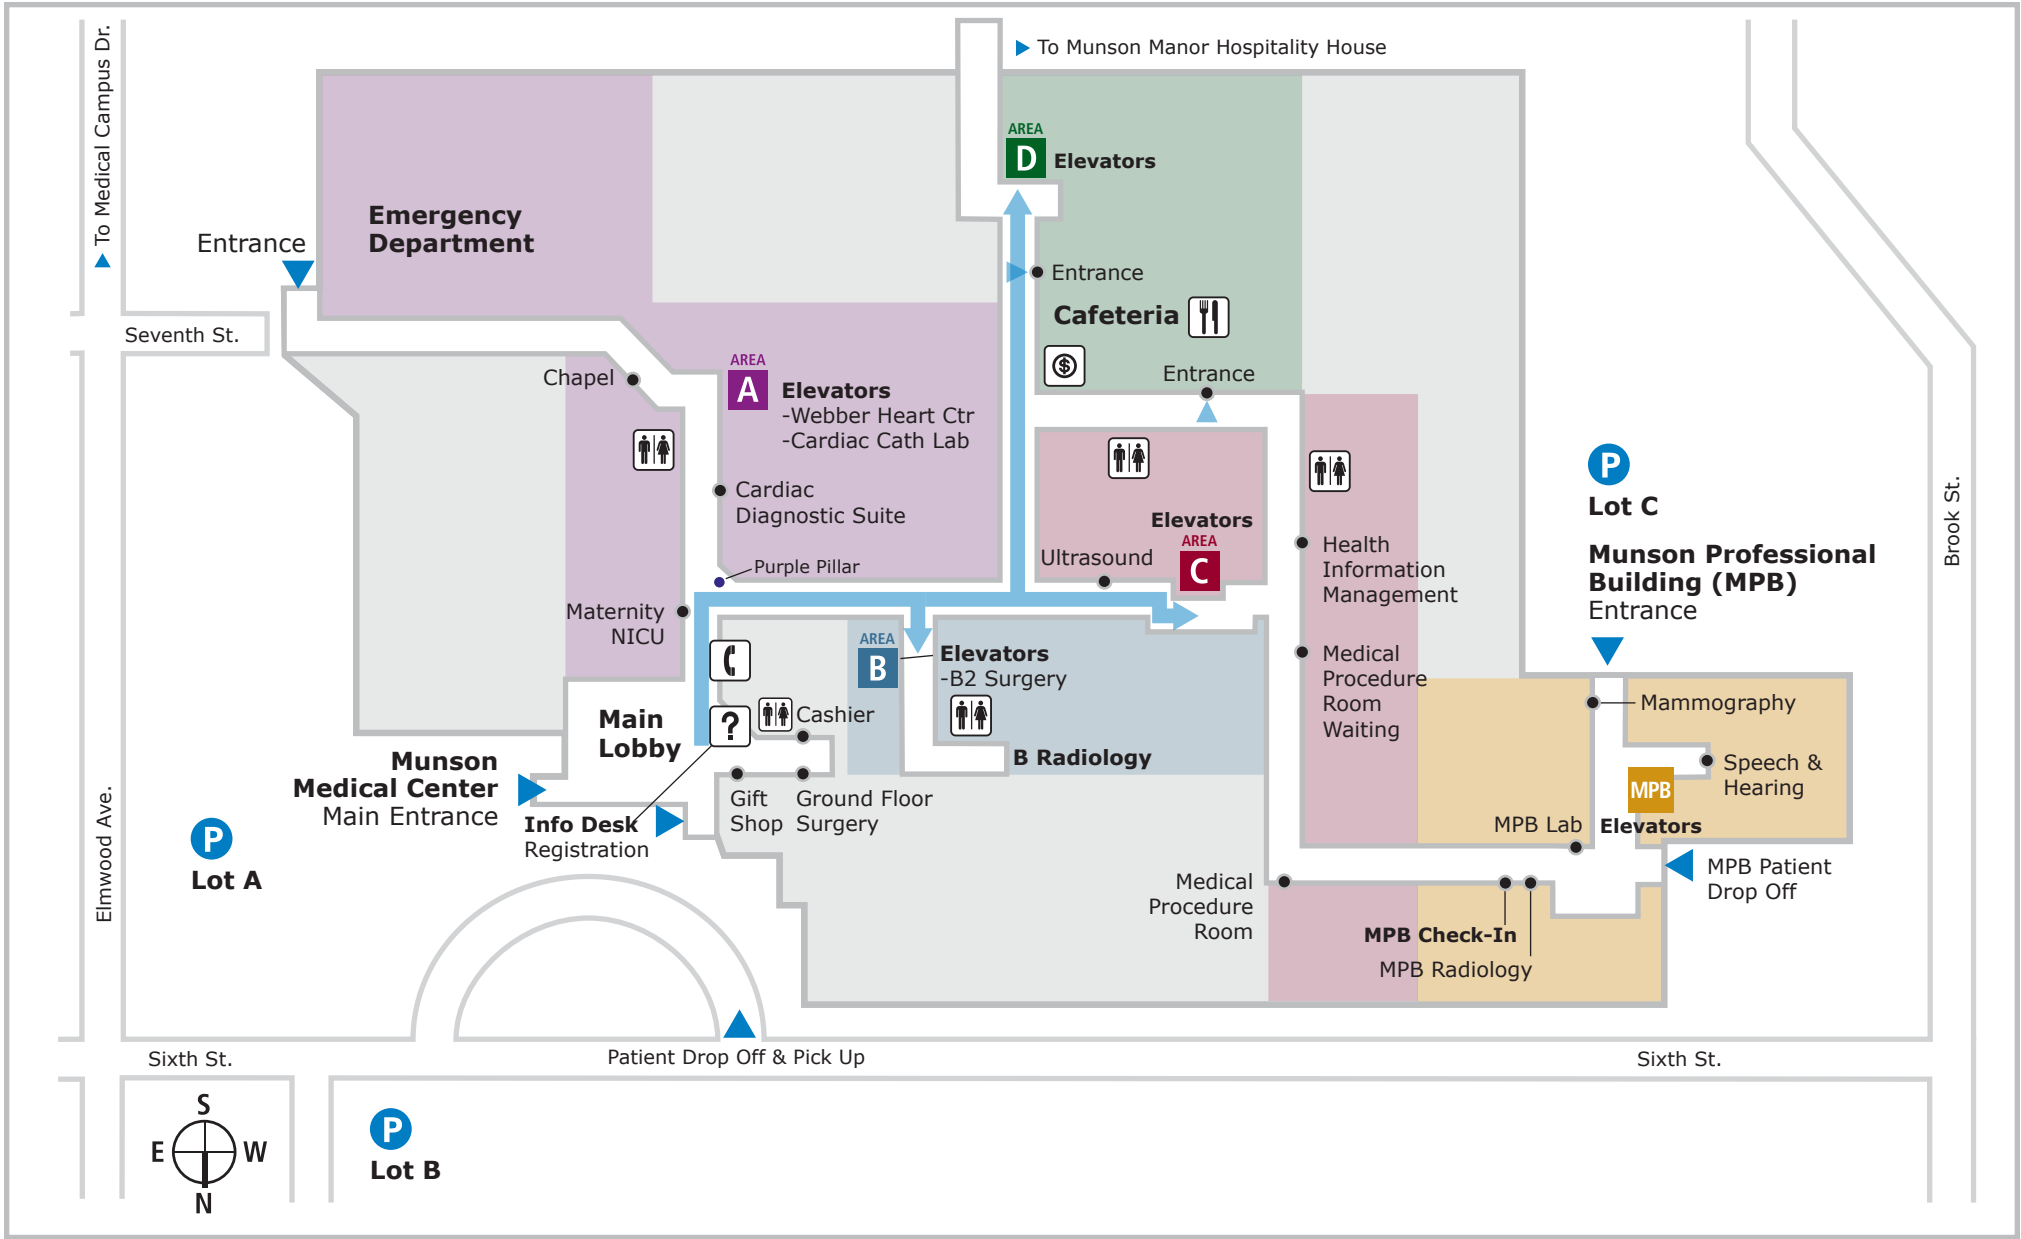

DESTINATION Classrooms, Conference Center, Meeting Rooms

DESTINATION **Classrooms, Conference Center, Meeting Rooms**

DIRECTIONS TO COMPUTER CLASSROOM 2

- From the Information Desk, walk past Maternity/NICU.
- Turn RIGHT at the Purple Pillar.
- Look for the red wall and Area **C** Elevators.
- Take the Area **C** Elevator to Level 2, turn RIGHT, then RIGHT at the first corridor and follow the signs to Classroom 2.

DIRECTIONS TO THE DINING ROOM MEETING AREAS

- From the Information Desk, walk past Maternity/NICU.
- Turn RIGHT at the Purple Pillar.
- Follow the signs to Area **D**. Turn LEFT at the first corridor on your left.
- Follow the signs to the Cafeteria.
- Dining Rooms 2, 3, 4, and Doctor's Dining Room are located inside the Cafeteria.

DIRECTIONS TO D6 MEETING ROOM 1, REMEC MEETING ROOM D6

- From the Information Desk, walk past Maternity/NICU.
- Turn RIGHT at the Purple Pillar.
- Follow the signs to Area **D**. Turn LEFT at the first corridor on your left.
- The Area **D** Elevator is directly ahead at the end of the hallway past the Cafeteria.
- Take the **D** Elevator to Level 6, then turn LEFT and follow the signs to D6 Meeting Room 1 and REMEC Meeting Room.

DIRECTIONS TO THE SOLARIUM MEETING ROOM

- From the Information Desk, walk past Maternity/NICU.
- Turn RIGHT at the Purple Pillar.
- Look for the red wall and Area **C** Elevators.
- Take the Area **C** Elevator to Level 1, turn LEFT at the first corridor, then RIGHT at the next corridor to the Solarium Meeting Room.