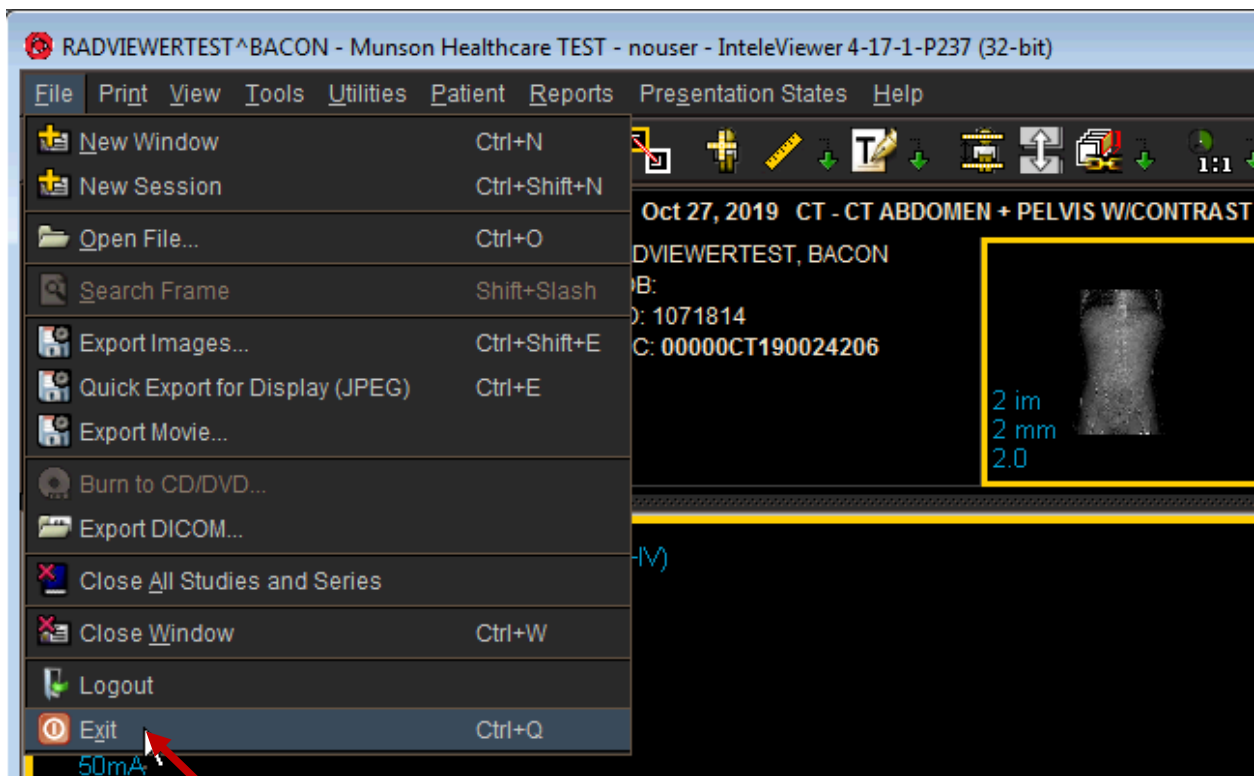

IntelViewer Update for Clinicians at MHC sites who view images

Exit IntelViewer using the  in the right upper corner **or** from the File drop down, select Exit.

Do not use the Logout option.

See both examples below.